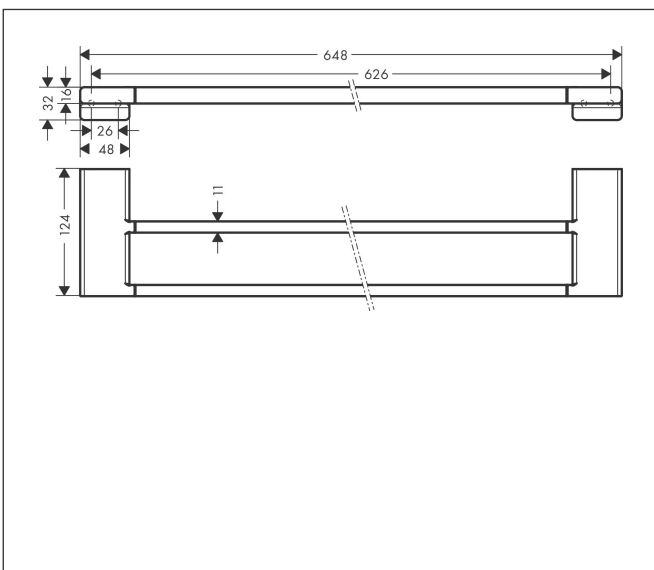

Brand hansgrohe
 Art. Name **AddStoris Q** Double bath towel rail
 Art. Nr. 41743340
 Surface Brushed Black Chrome

reddot winner 2021

Product picture

Features

- wall-mounted
- material: metal
- holder material: metal
- length: 648 mm
- with mounting material
- drilling distance: 626 mm
- diameter drill hole: 6 mm
- concealed fastening

Drawing

Technology