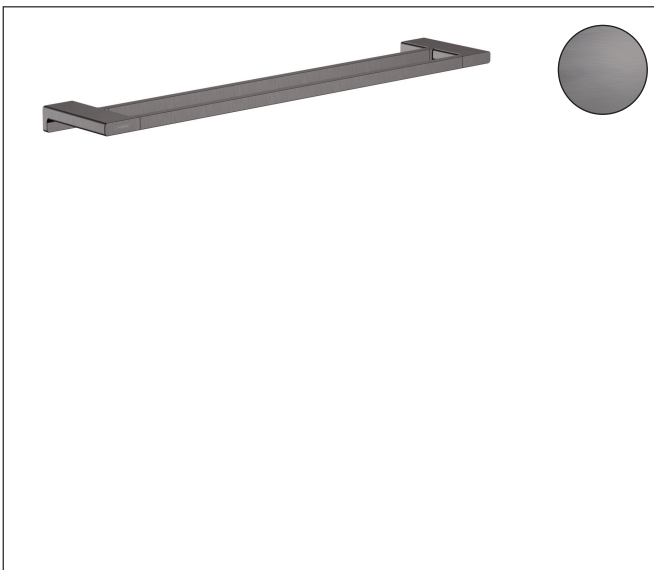

Brand hansgrohe
 Art. Name **AddStoris Q** Double bath towel rail
 Art. Nr. 41743340
 Surface Brushed Black Chrome

reddot winner 2021

Product picture

Features

- wall-mounted
- material: metal
- holder material: metal
- length: 648 mm
- with mounting material
- drilling distance: 626 mm
- diameter drill hole: 6 mm
- concealed fastening

Drawing

Technology